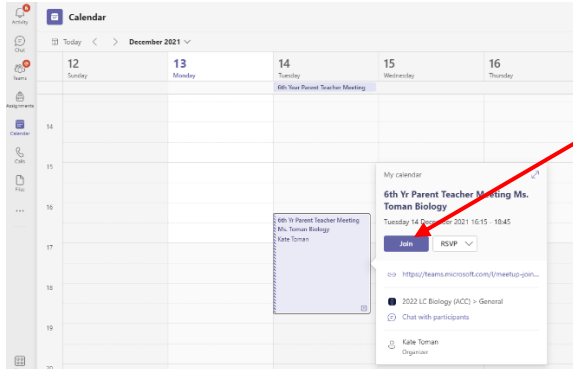

1. Please have your rota at hand. You can access the rota with the link: <https://ptmorg.com/parentlogin.php?School=76082H>  
A paper copy has also been available for students from Ms. Fitzpatrick's office and will be distributed in class.
2. Log into your child's *Microsoft Team*.
3. Click on the **Calendar** icon on the left of the screen.

(Sample Team)

4. Look at Tuesday, 18<sup>th</sup> January.
5. From 16:15-18:43 you will see your child's classes.
6. At the time of the appointment please click on your child's teacher and then **'Join'**.