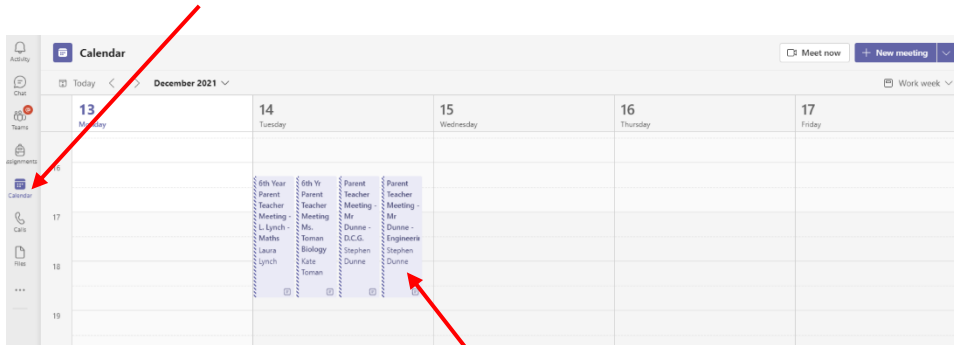

1. Please have your rota at hand. You can access the rota with the link: <https://ptmorg.com/parentlogin.php?School=76082H>  
A paper copy has also been available for students from Ms. Fitzpatrick's office and will be distributed in class.
2. Log into your child's *Microsoft Team*.
3. Click on the **Calendar** icon on the left of the screen.

(Sample Team)

4. Look at Tuesday, 18<sup>th</sup> January.
5. From 16:15-18:43 you will see your child's classes.
6. At the time of the appointment please click on your child's teacher and then **'Join'**.