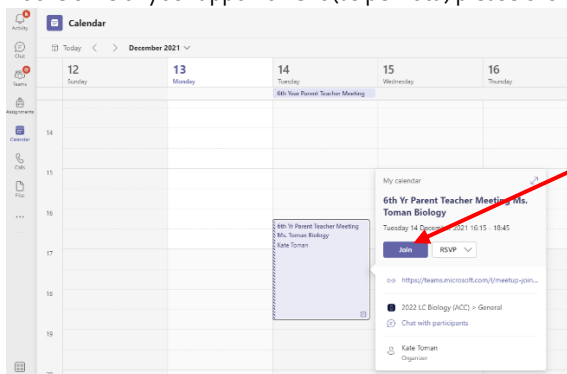

admin@abbeycommunitycollege.com

www.abbeycommunitycollege.com

13 December, 2021

Dear Parent/Guardian,

Please follow these steps in order to gain access to your child's Parent Teacher Meeting:

1. Please have your rota at hand. You can access the rota with the link: <https://ptmorg.com/parentlogin.php?School=76082H>
A paper copy is also available for students from Ms. Fitzpatrick's office.
2. Log into your child's *Microsoft Team*.
3. Click on the **Calendar** icon on the left of the screen.

Sample Team

4. Look at Tuesday December 14th.
5. From 16:15-18:45 you will see your child's classes.
6. At the time of your appointment (as per rota) please click on your child's teacher and then **'Join'**.

7. You will be in the lobby for the meeting and the teacher will grant access at the time that the meeting is due to commence. *Please note that the meeting slot is strictly set at 4 minutes. We recommend that the meeting last no longer than 3 minutes 30 seconds in order to allow time to move from one meeting to the next.* Should you need extra time the teacher will provide this at a later date.
8. When the meeting concludes, please press **'Leave'**.
9. When the meeting has been concluded you will be sent a link to a *Microsoft Form* in order to get feedback on this style of Parent Teacher meeting. We would appreciate you taking the time to let us know your opinion.