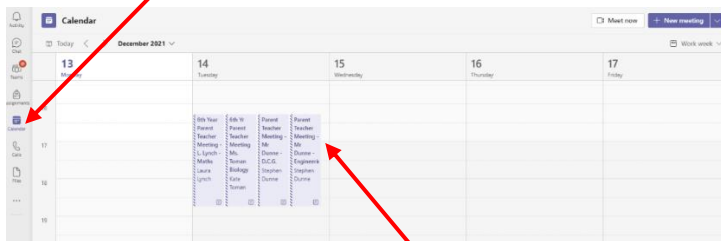

admin@abbeycommunitycollege.com

www.abbeycommunitycollege.com

13 December, 2021

Dear Parent/Guardian,

Please follow these steps in order to gain access to your child's Parent Teacher Meeting:

1. Please have your rota at hand. You can access the rota with the link: <https://ptmorg.com/parentlogin.php?School=76082H>
A paper copy is also available for students from Ms. Fitzpatrick's office.
2. Log into your child's *Microsoft Team*.
3. Click on the **Calendar** icon on the left of the screen.

Sample Team

4. Look at Tuesday December 14th.
5. From 16:15-18:45 you will see your child's classes.
6. At the time of your appointment (as per rota) please click on your child's teacher and then **'Join'**.